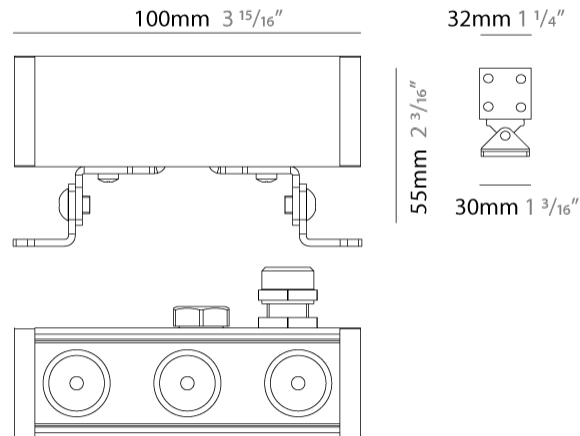

PROJECT
TYPE
SPECIFIER
QUANTITY
DATE

1. To build a product code in our configurator select the specify button on the base model # product page
2. To build a manual product code on this datasheet choose from the options listed below in blue font and add the suffix to the base model #

GENERAL

Series: Mini Corniche
Brand: Platek
Division: Exterior
Mounting Type: Surface
Mounting Location: Wall
Subcategory: Wallwash

PHYSICAL

Shape: Rectangle
Length (mm): 100
Length (in): 3 15/16
Width (mm): 32
Width (in): 1 1/4
Height (mm): 32
Height (in): 1 1/4
Extension (mm): 55
Extension (in): 2 3/16
Light Distribution: Adjustable / Direct
Weight (kg): 1.2
Weight (lbs): 2.6
Screws: A4 stainless steel
Diffuser: Clear tempered glass
Gasket: Gore-Tex valve to prevent condensation inside the fitting.
Fixture Finish: BLK / WHI / GRY / COR / ANT / BRZ
Fixture Material: Extruded Aluminum

ELECTRICAL

Lamp Type: LED
Total Output Wattage (W): 6
Dimming: Bluetooth technology or DMX
Control Gear: DMX
Driver Included: No
Driver Location: Remote
Driver Type: Constant Current - Universal
Driver Class: Class 2
Input Voltage (V): 120 - 277
Constant Current (MA): 500

LED

Number of LEDs: 4
Color Temperature (°K): RGBW
CRI: >80 CRI
Lamp Life (hrs): 60000
Special LEDs offerings: RGBW

OPTICAL

Optic°: 26 / 40 / ELL

RATINGS AND CERTIFICATIONS

Certified By: Certified for North American Standards
IP rating: IP65
IK Rating: IK07
Bug Rating: B1 U0 G0