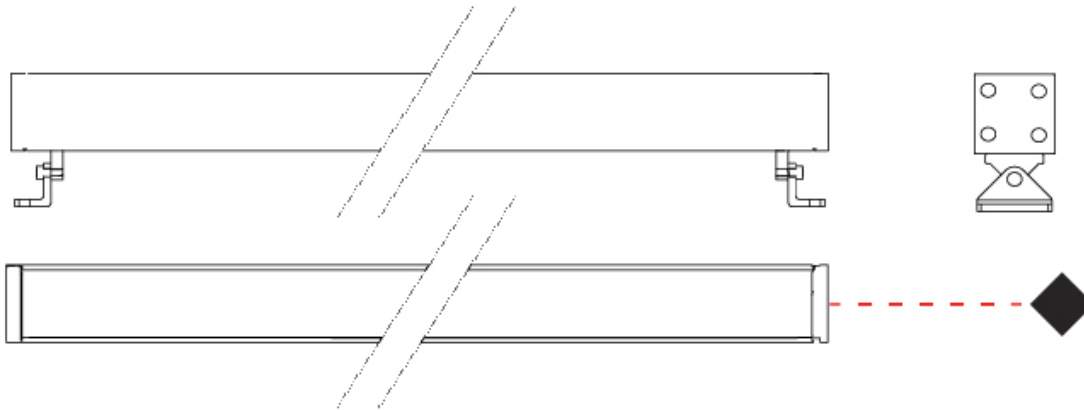

MINI CORNICHE SURFACE

E9W591-

PROJECT

TYPE

SPECIFIER

QUANTITY

DATE

E