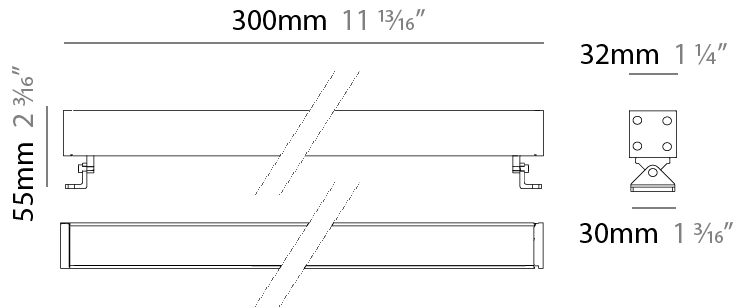

MINI CORNICHE SURFACE

E9W592- -

base number   Finish Options   Lens Options

1. To build a product code in our configurator select the specify button on the base model # product page
2. To build a manual product code on this datasheet choose from the options listed below in blue font and add the suffix to the base model #

GENERAL

Series: Mini Corniche
Brand: Platek
Division: Exterior
Mounting Type: Surface
Mounting Location: Wall
Subcategory: Wallwash

PHYSICAL

Shape: Rectangle
Length (mm): 300
Length (in): 11 ¹³/₁₆"
Width (mm): 32
Width (in): 1 ¹/₄"
Extension (mm): 55
Extension (in): 2 ³/₁₆"
Light Distribution: Adjustable / Direct
Weight (kg): 1.2
Weight (lbs): 2.6
Screws: A4 stainless steel
Diffuser: Clear tempered glass
Gasket: Gore-Tex valve to prevent condensation inside the fitting.
Fixture Finish: [BLK](#) / [WHI](#) / [GRY](#) / [COR](#) / [ANT](#) / [BRZ](#)
Fixture Material: Extruded Aluminum

ELECTRICAL

Lamp Type: LED
Total Output Wattage (W): 11.5
Dimming: Bluetooth technology or DMX
Driver Included: No
Driver Location: Remote
Driver Type: Constant Current - Universal
Driver Class: Class 2
Input Voltage (V): 120 - 277
Constant Current (MA): 500

LED

Number of LEDs: 8
Color Temperature (°K): RGBW
CRI: >80 CRI
Lamp Life (hrs): 60000
Special LEDs offerings: RGBW

OPTICAL

Optic°: [26](#) / [40](#) / [ELL](#)

RATINGS AND CERTIFICATIONS

Certified By: Certified for North American Standards
IP rating: IP65
IK Rating: IK07
Bug Rating: B1 U0 G0