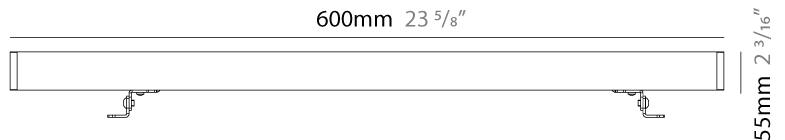

1. To build a product code in our configurator select the specify button on the base model # product page
2. To build a manual product code on this datasheet choose from the options listed below in blue font and add the suffix to the base model #

GENERAL

Series: Mini Corniche
Brand: Platek
Division: Exterior
Mounting Type: Surface
Mounting Location: Wall
Subcategory: Wallwash

PHYSICAL

Shape: Rectangle
Length (mm): 600
Length (in): 23 ⁵/₈
Width (mm): 32
Width (in): 1 ¹/₄
Height (mm): 32
Height (in): 1 ¹/₄
Extension (mm): 55
Extension (in): 2 ³/₁₆
Light Distribution: Adjustable / Direct
Weight (kg): 1.8
Weight (lbs): 4.0
Screws: A4 stainless steel
Diffuser: Clear tempered glass
Gasket: Gore-Tex valve to prevent condensation inside the fitting.
Fixture Finish: [BLK / WHI / GRY / COR / ANT / BRZ](#)
Fixture Material: Extruded Aluminum

ELECTRICAL

Lamp Type: LED
Total Output Wattage (W): 23
Dimming: Bluetooth technology or DMX
Control Gear: DMX
Driver Included: No
Driver Location: Remote
Driver Type: Constant Current - Universal
Driver Class: Class 2
Input Voltage (V): 120 - 277
Constant Current (MA): 500

LED

Number of LEDs: 16
Color Temperature (°K): RGBW
CRI: >80 CRI
Lamp Life (hrs): 60000
Special LEDs offerings: RGBW

OPTICAL

Optic°: [26 / 40 / ELL](#)

RATINGS AND CERTIFICATIONS

Certified By: Certified for North American Standards
IP rating: IP65
IK Rating: IK07
Bug Rating: B1 U0 G0

PROJECT
TYPE
SPECIFIER
QUANTITY
DATE

32mm 1 ¹/₄ "

30mm 1 ³/₁₆ "